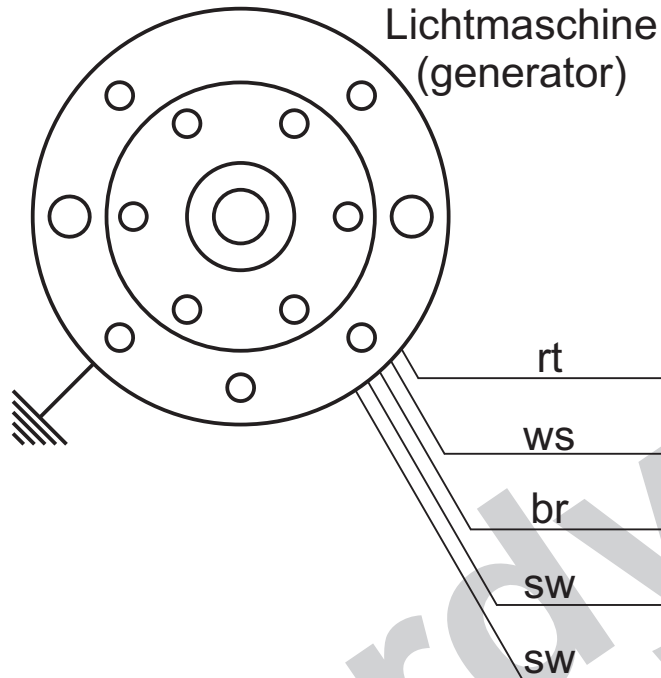

Schaltplan 71ir12 (wiring diagram)

- Kabelfarben
(wiring colours):
- bl = blau (blue)
 - br = braun (brown)
 - ge = gelb (yellow)
 - gn = grün (green)
 - gr = grau (grey)
 - rt = rot (red)
 - sw = schwarz (black)
 - ws = weiß (white)