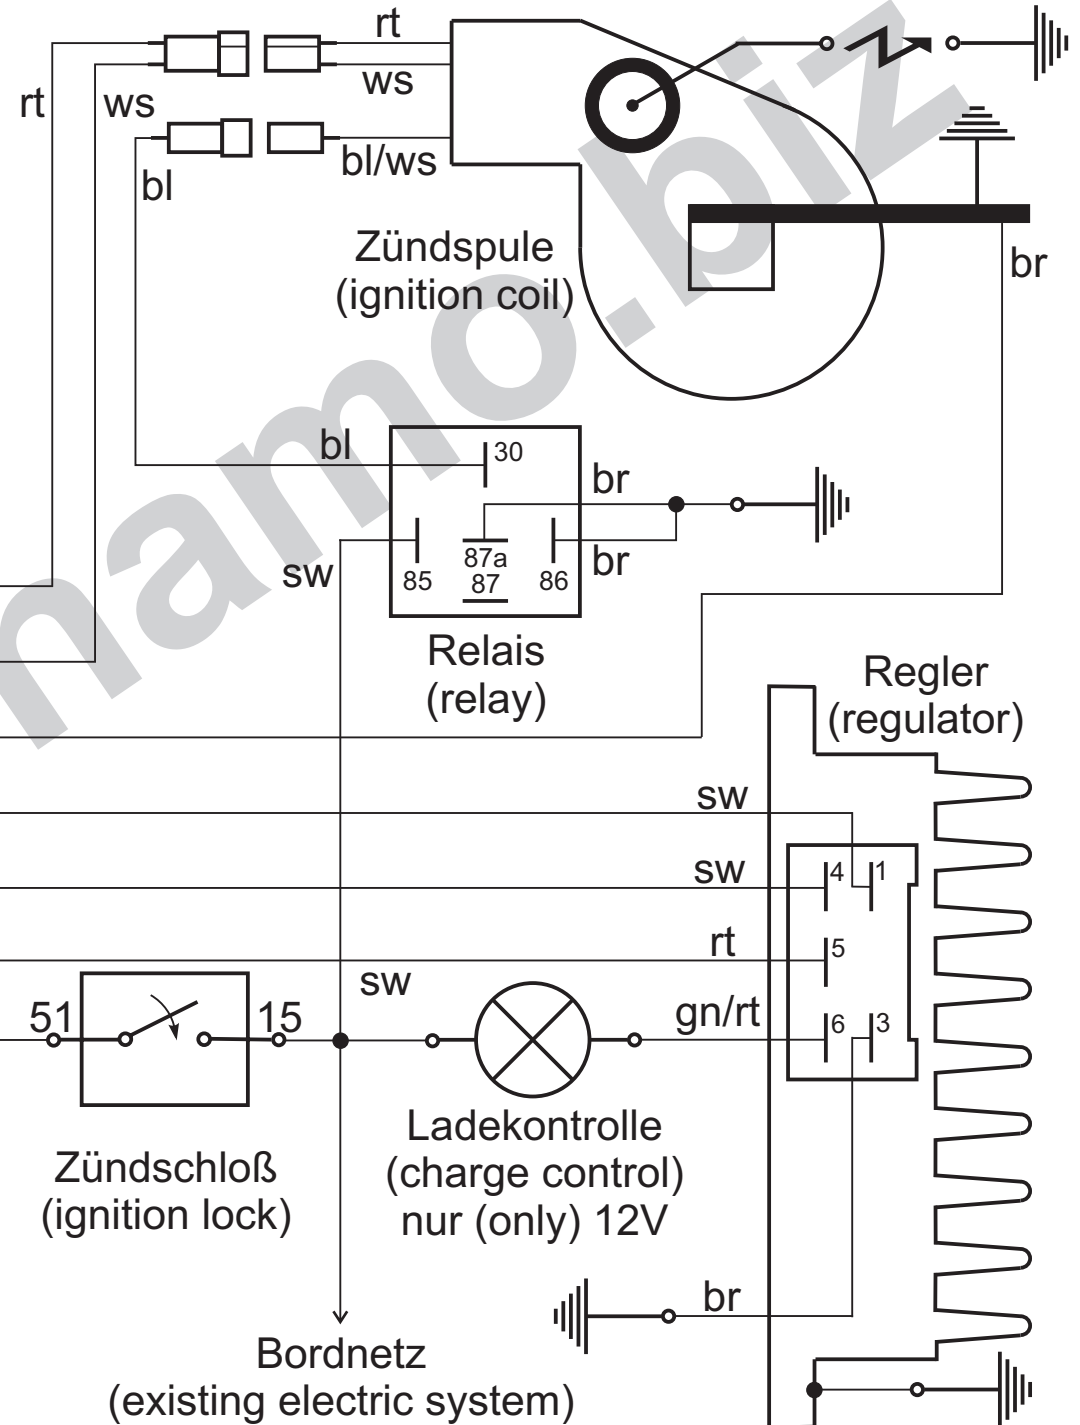

Schaltplan 71ir12 (wiring diagram)

- Kabelfarben
(wiring colours):
- bl = blau (blue)
 - br = braun (brown)
 - ge = gelb (yellow)
 - gn = grün (green)
 - gr = grau (grey)
 - rt = rot (red)
 - sw = schwarz (black)
 - ws = weiß (white)